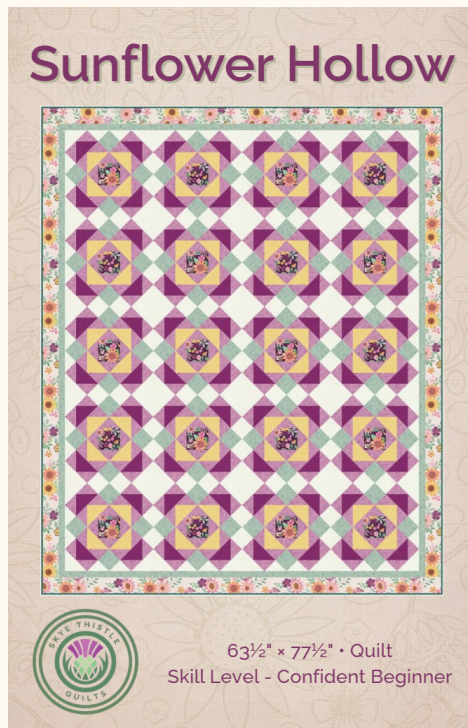

Sunflower Hollow Quilt

A warm sunflower-inspired design filled with cheerful color, inviting patchwork, and country-inspired charm.

Skill Level: Beginner Friendly

Available Formats: PDF Download + Printed Pattern

Size: 63 1/2" x 77 1/2"